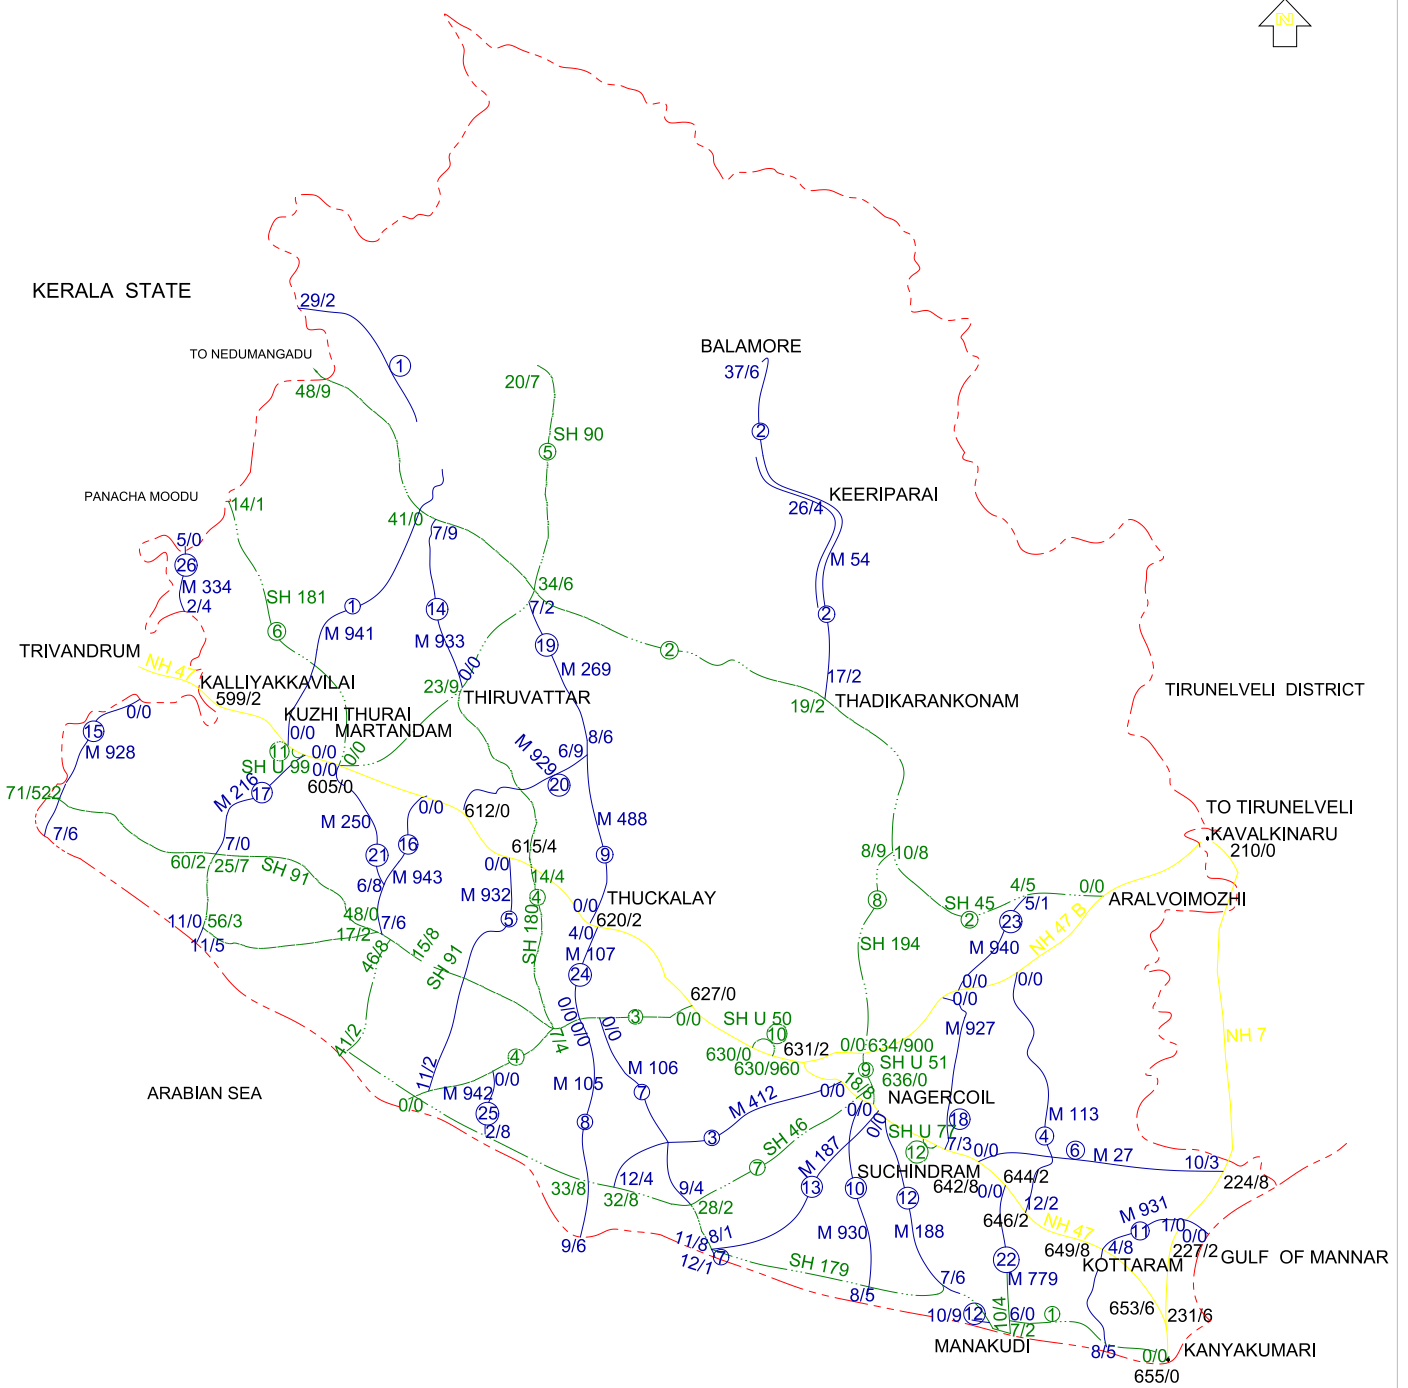

KANYAKUMARI DISTRICT HIGHWAYS CONSTRUCTION AND MAINTENANCE NAGERCOIL DIVISION

REFERENCES	
—	NATIONAL HIGHWAYS
—	STATE HIGH WAYS
—	MAJOR DISTRICT ROADS
- - -	DISTRICT BOUNDARY

**KANYAKUMARI DISTRICT
HIGHWAYS
CONSTRUCTION AND MAINTENANCE
NAGERCOIL DIVISION**